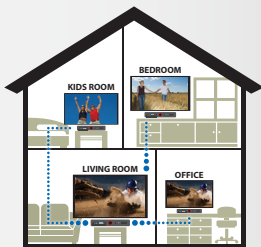

Enhanced Features of Jefferson Telecom TV

High Definition - Enjoy the crystal clear sights and sounds of HD channels! **ALL** packages include HD channels with a total of **95+** HD channels on the channel lineup.

Whole Home Cloud DVR - Watch recorded shows on any connected TV in your home. You can schedule and delete recordings from any room.

Record a series and ensure you never miss an episode; it automatically skips reruns too! Pause and rewind live TV. Create your own instant replay. Watch TV on your time!